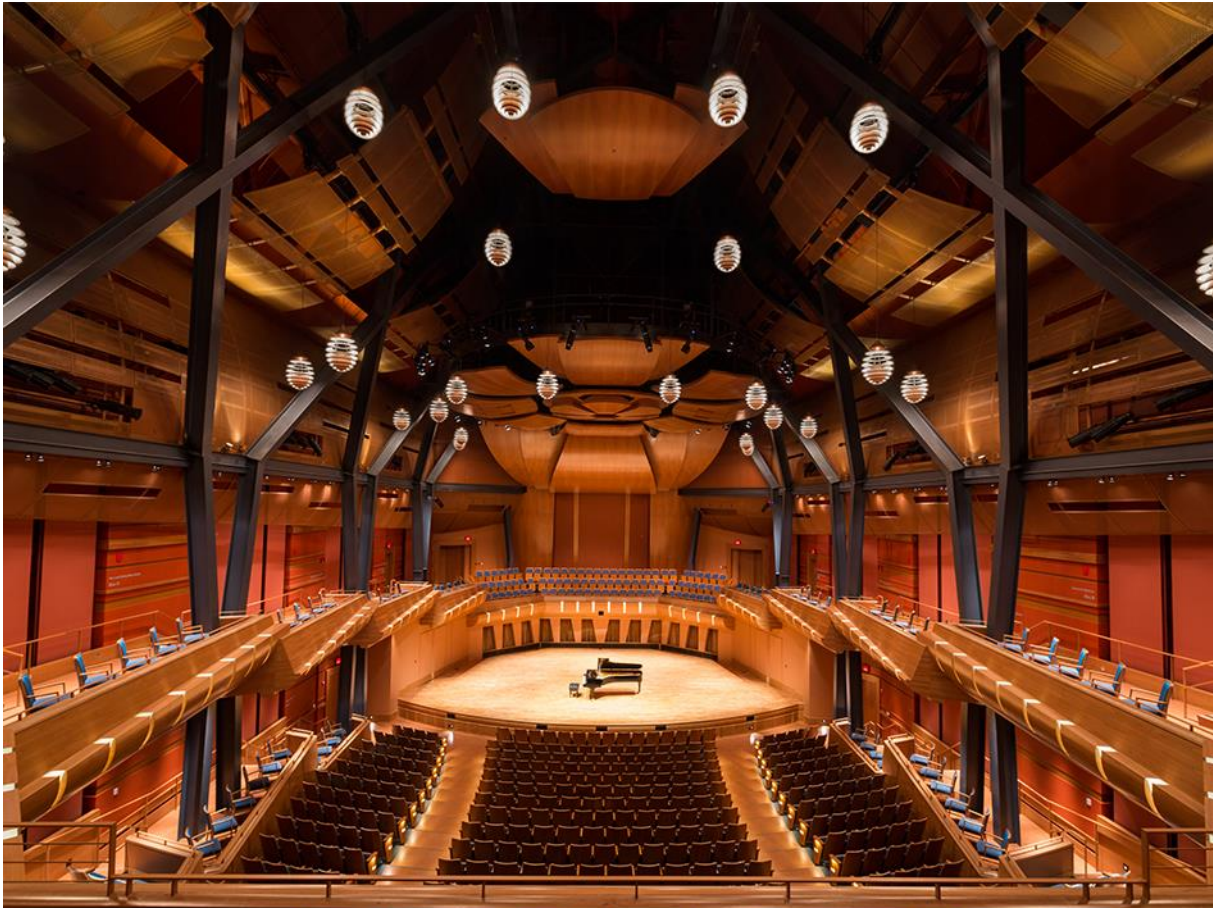

## **Mount Royal University Calgary, Canada Taylor Center – Bella Concert Hall**

Architekt:  
Architect: Pfeiffer Partners  
Architecte: Architects  
Arquitecto:

Gewebe:  
Specification: painted  
Toile: EGLA-LARGO 4338  
Tejido: