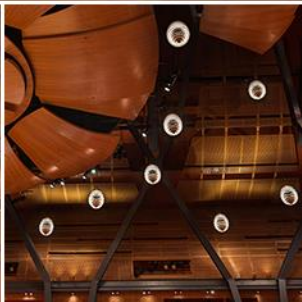

## **Mount Royal University Calgary, Canada Taylor Center – Bella Concert Hall**

Architekt:  
Architect: Pfeiffer Partners  
Architecte: Architects  
Arquitecto:

Gewebe:  
Specification: painted  
Toile: EGLA-LARGO 4338  
Tejido: