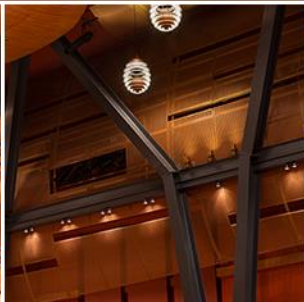

## **Mount Royal University Calgary, Canada Taylor Center – Bella Concert Hall**

Architekt:  
Architect: Pfeiffer Partners  
Architecte: Architects  
Arquitecto:

Gewebe:  
Specification: painted  
Toile: EGLA-LARGO 4338  
Tejido: